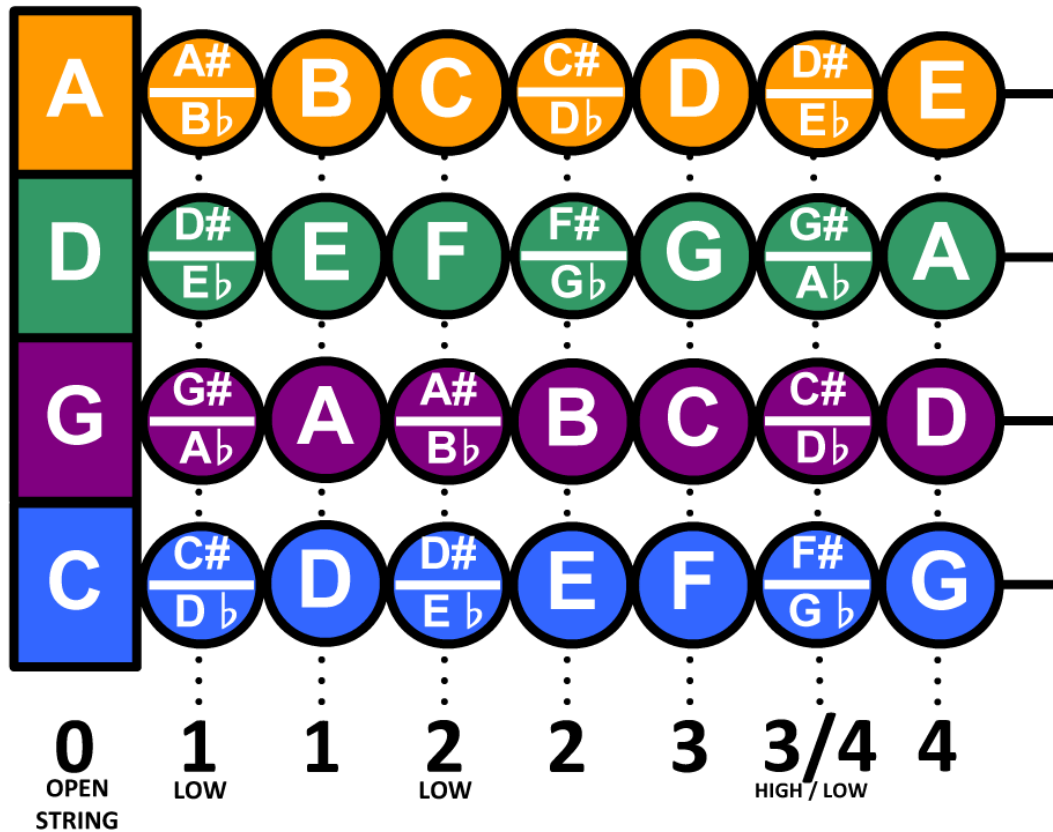

First Position Viola Fingering Chart

This Viola Fingering Chart shows every note, and the correct finger to use in first position. Open Strings are indicated by the rectangles on the left.

This Viola Fingering Chart shows the finger to use for each note above the staff, and the note name and string below the staff.